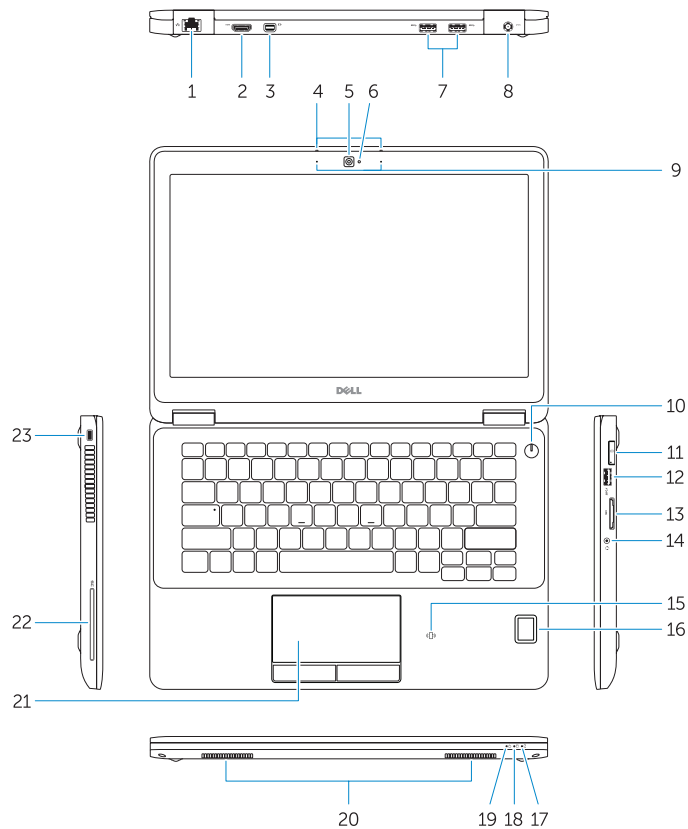

P26S

P26S001

Latitude 12-7270/E7270

Features

Značajke | Jellemzők | Характеристики | Funkcije

1. Network connector
2. HDMI connector
3. Mini DisplayPort
4. Microphones (only in touchscreen)
5. Camera
6. Camera-status light
7. USB 3.0 connectors (2)
8. Power connector
9. Microphones (only in non-touchscreen)
10. Power button
11. SIM port (optional)
12. USB 3.0 connector with PowerShare
13. Memory card reader
14. Headset connector